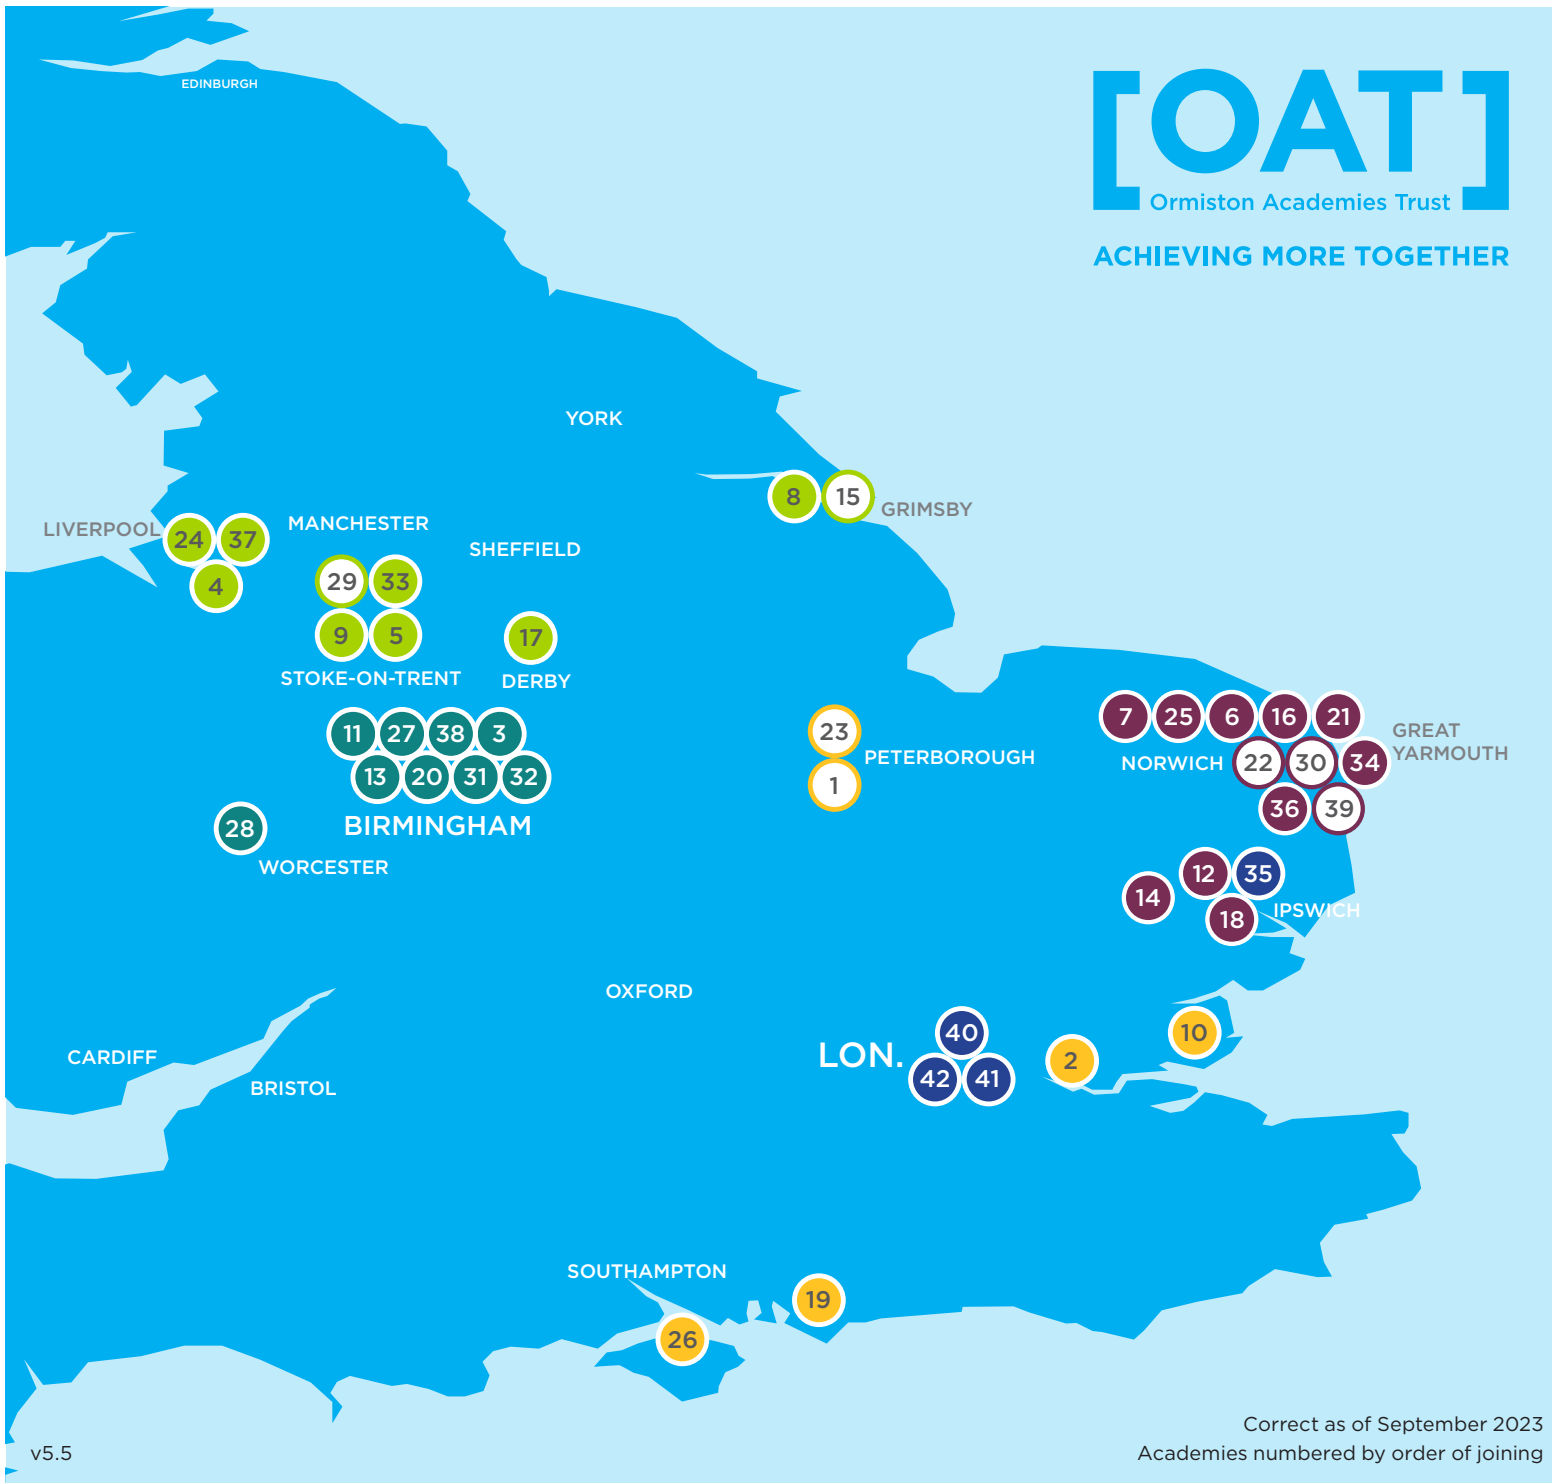

### NORTH

- 4 Ormiston Bolingbroke Academy
- 24 Ormiston Chadwick Academy
- 9 Ormiston Horizon Academy
- 17 Ormiston Ilkeston Enterprise Academy
- 8 Ormiston Maritime Academy
- 33 Ormiston Meridian Academy
- 37 Sandymoor Ormiston Academy
- 5 Ormiston Sir Stanley Matthews Academy

### WEST

- 38 Brownhills Ormiston Academy
- 13 Ormiston Forge Academy
- 11 George Salter Academy
- 32 Ormiston NEW Academy
- 3 Ormiston Sandwell Community Academy
- 27 Ormiston Sheffield Community Academy
- 31 Ormiston SWB Academy
- 28 Tenbury High Ormiston Academy
- 20 Wodensborough Ormiston Academy